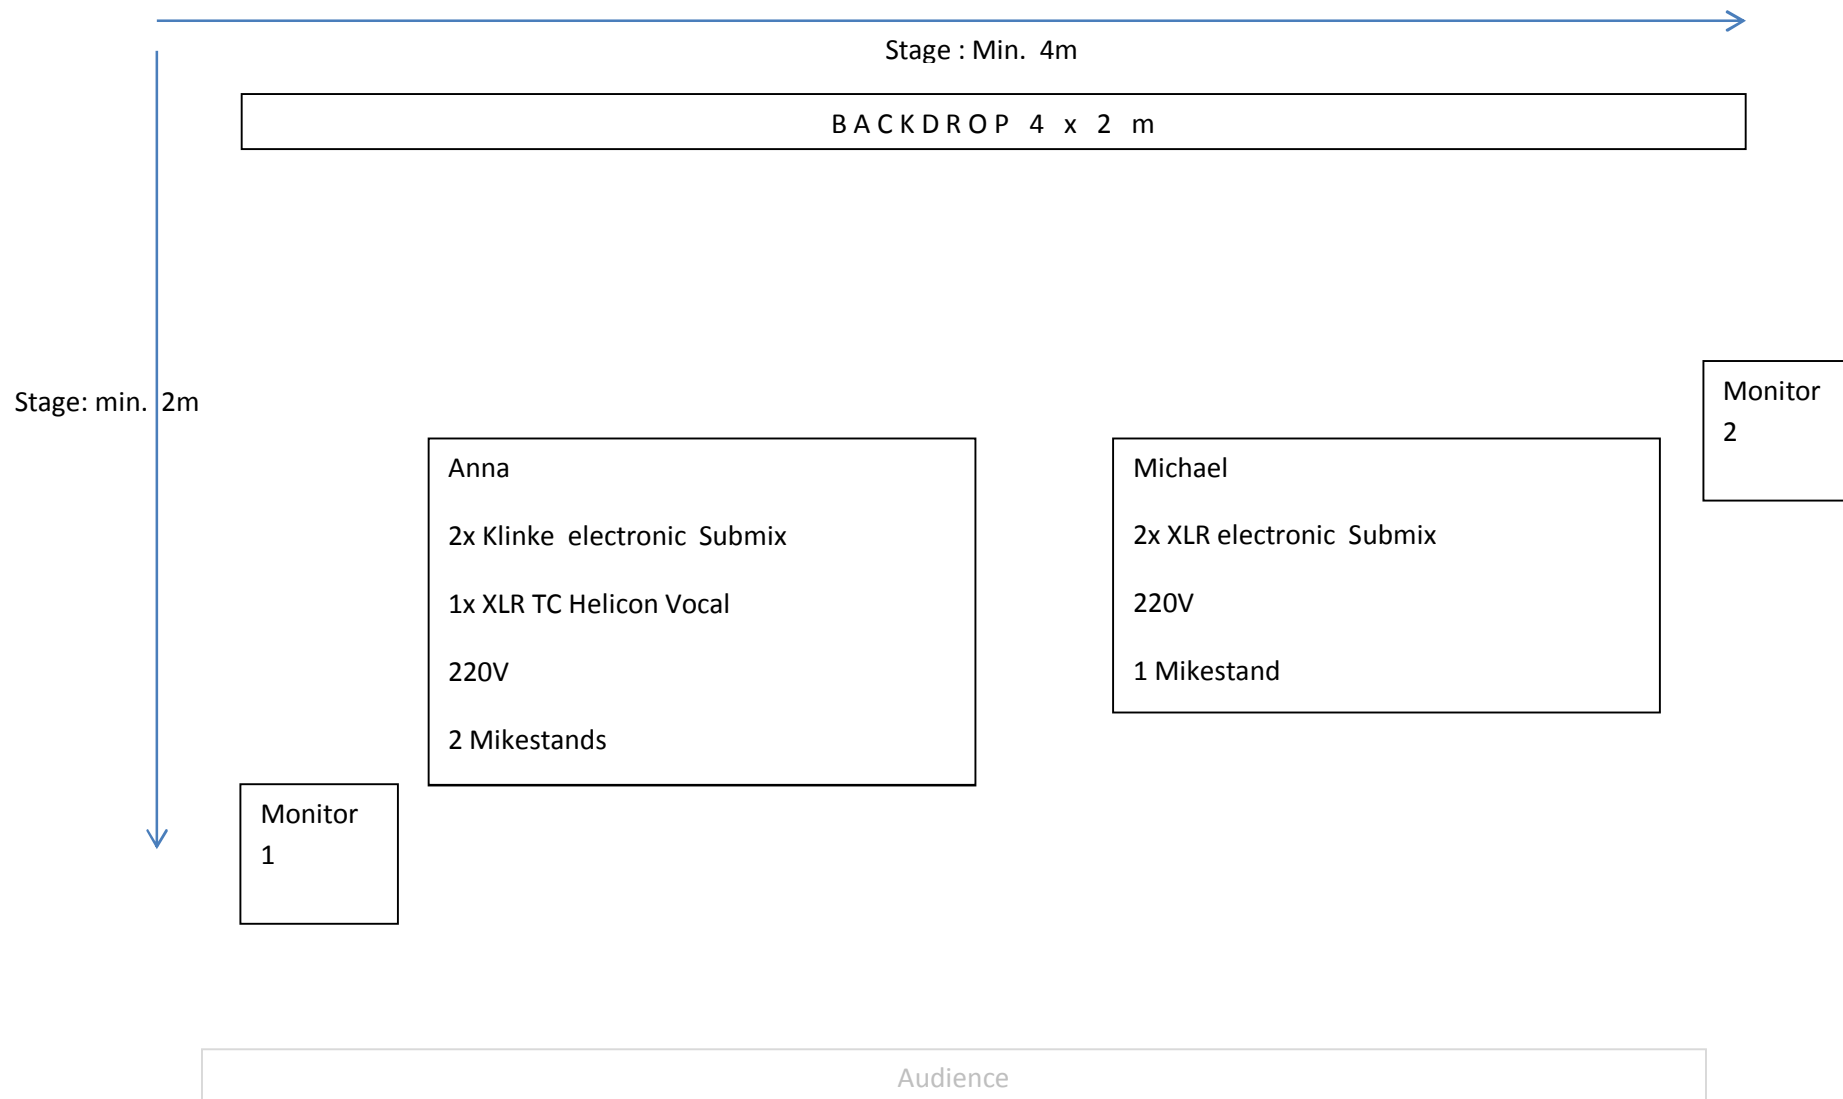

ANNAGEMINA Stage Setup Oktober 2016

Tech-Contact: Michael ++49-177-8658381 annagemina@gmx.net Bookingagency: www.fakeland.net info@fakeland.net